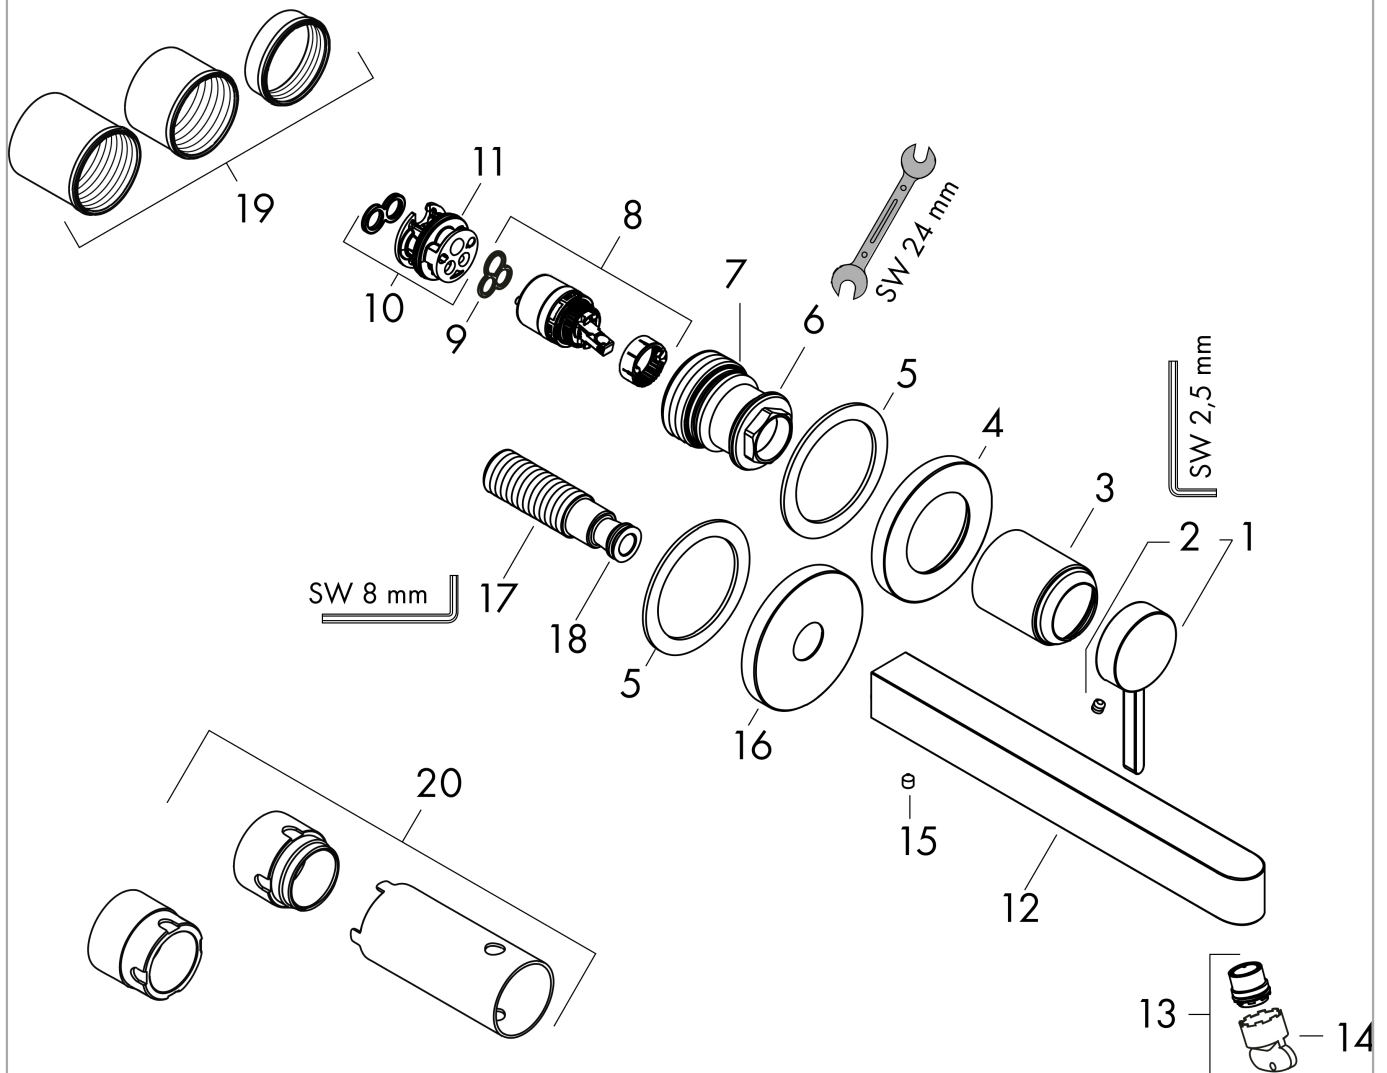

### Flowchart

## Finoris

Single lever basin mixer for concealed installation wall-mounted with spout 16,8 cm

Surfaces: **Chrome** Article Number: **76051000**

### Exploded Drawing

Year of production: >06/21

### Spare part list

Year of production: >06/21

Pos.	Description	Article Number	Price	PU
1	handle	93986000	-	1
2	hollow set screw M5x5	98446000	-	1
3	sleeve	93989000	-	1
4	escutcheon for handle	93988000	-	1
5	washer	97600000	-	1
6	nut	93141000	-	1
7	O-ring 34x2	98383000	-	1
8	cartridge, assy	93760000	-	1
9	seal	98865000	-	1
10	adapter for cartridge	95634000	-	1
11	O-ring 26x2	98147000	-	1
12	spout 165 mm	93984000	-	1
13	spray former	93973000	-	1
14	special tool	98987000	-	1
15	hollow set screw M5x6	97768000	-	1
16	escutcheon for spout	93987000	-	1
17	connecting thread G½	95626000	-	1
18	O-ring 13x2	98128000	-	1
19	fixing set	97971000	-	1
20	extension set 25 mm for 13622180	31971000	-	1
a	waste	50001000	-	1