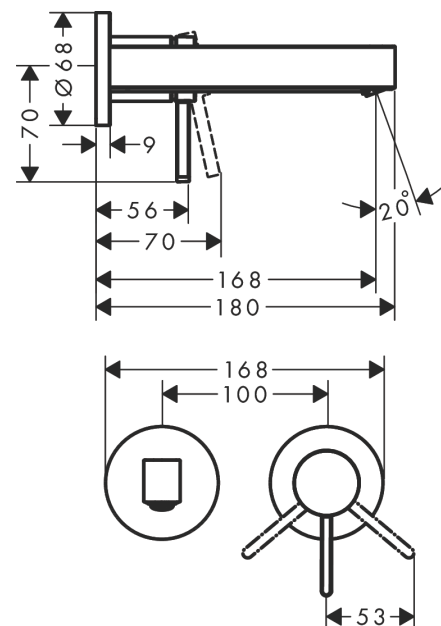

#### product features

- consists of: single lever basin mixer for concealed installation wall-mounted, waste set
- projection 168 mm
- spray type: laminar spray
- maximum flow rate at 3 bar: 5 l/min
- ceramic cartridge
- suitable for continuous flow water heaters
- non-closing waste set
- connection type: basic set
- connection dimension: DN15
- handle can be positioned on the right or left, depends on the basic set installation

### Scale drawing

### Spare part list

Year of production: >06/21

Pos.	Description	Article Number	Price	PU
1	handle	93986000	-	1
2	hollow set screw M5x5	98446000	-	1
3	sleeve	93989000	-	1
4	escutcheon for handle	93988000	-	1
5	washer	97600000	-	1
6	nut	93141000	-	1
7	O-ring 34x2	98383000	-	1
8	cartridge, assy	93760000	-	1
9	seal	98865000	-	1
10	adapter for cartridge	95634000	-	1
11	O-ring 26x2	98147000	-	1
12	spout 165 mm	93984000	-	1
13	spray former	93973000	-	1
14	special tool	98987000	-	1
15	hollow set screw M5x6	97768000	-	1
16	escutcheon for spout	93987000	-	1
17	connecting thread G½	95626000	-	1
18	O-ring 13x2	98128000	-	1
19	fixing set	97971000	-	1
20	extension set 25 mm for 13622180	31971000	-	1
a	waste	50001000	-	1